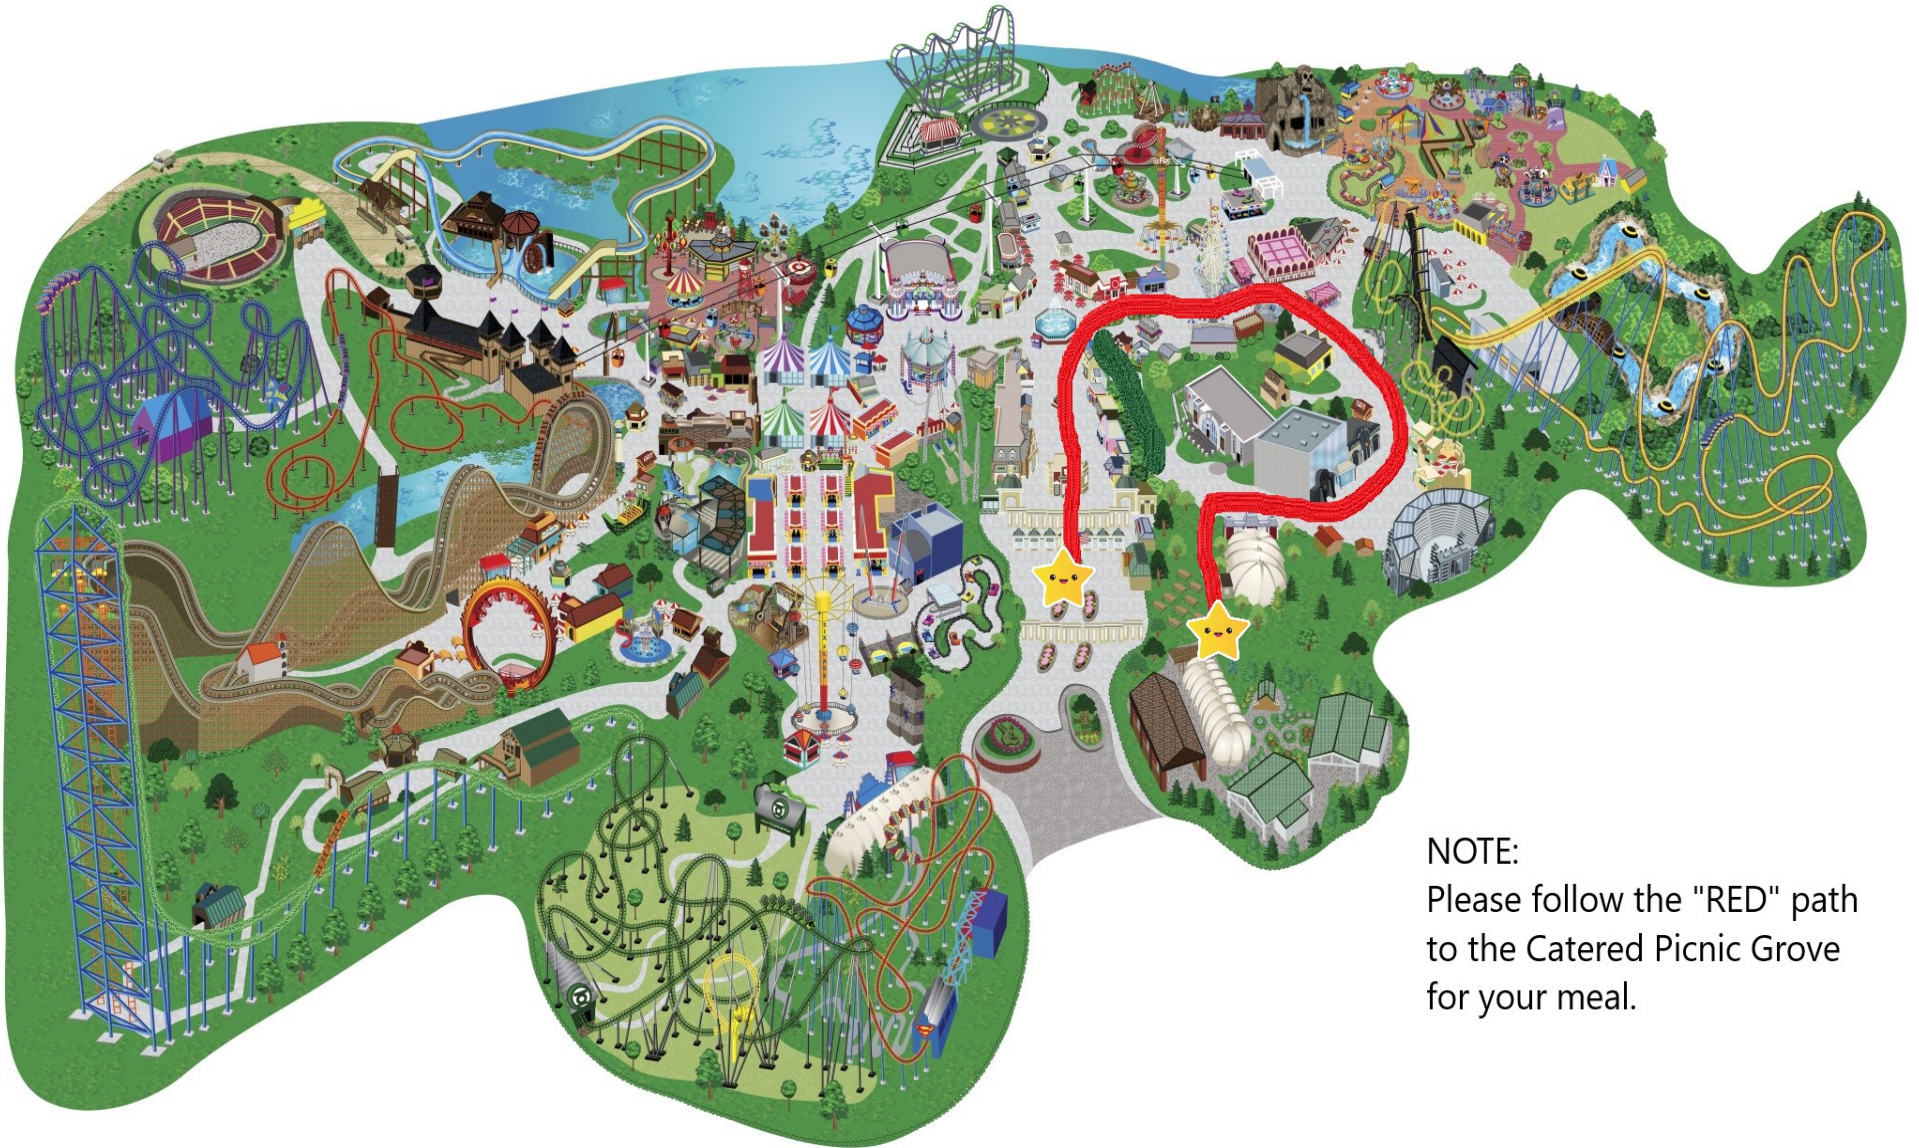

2018 NJ State Catholic Youth Rally - Getting to Food Area

NOTE:
Please follow the "RED" path
to the Catered Picnic Grove
for your meal.